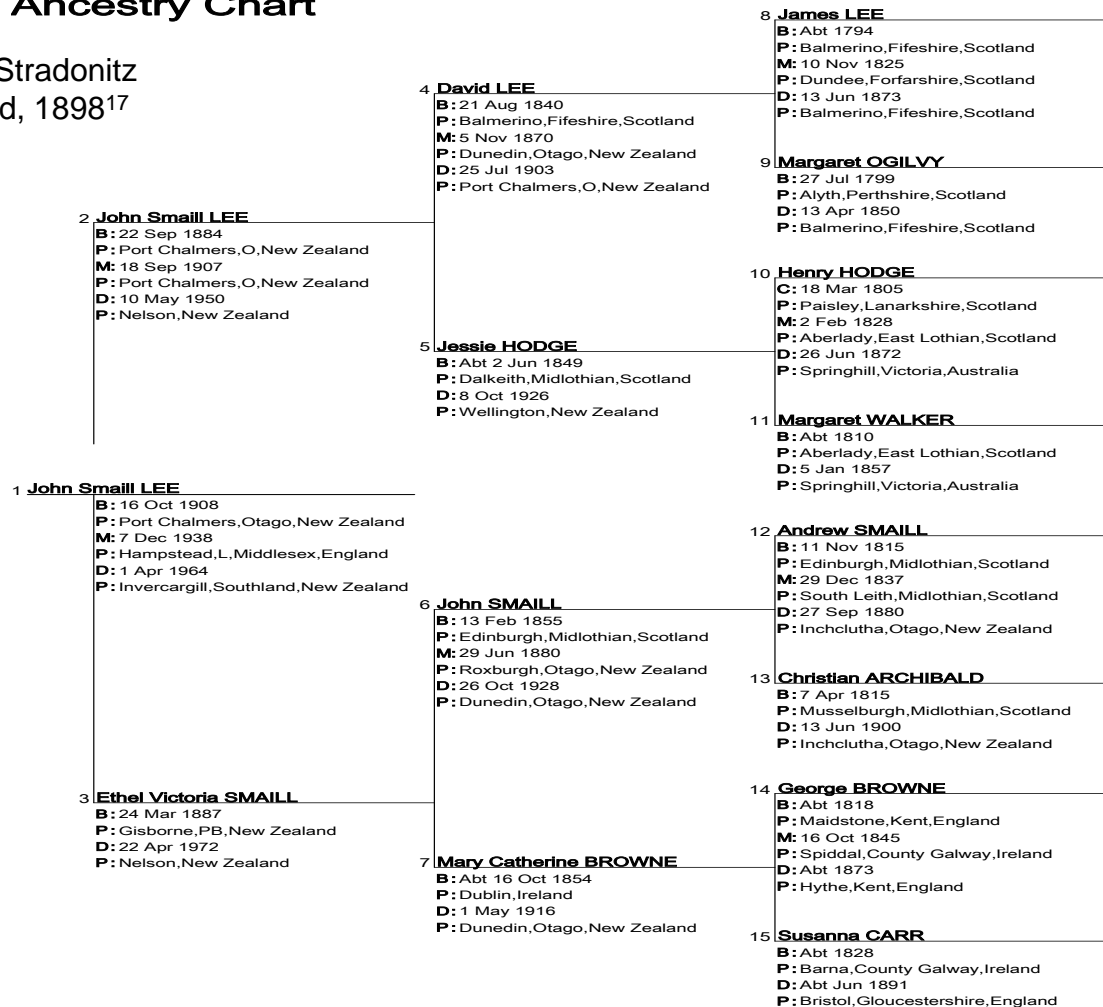

GENEALOGY I

ANCESTRY CHART

Basic chart to organise family information.

Chart no. 1

Ancestry Chart

Sosa-Stradonitz
Method, 1898¹⁷

From PAF. Also see
VI FORMS below.