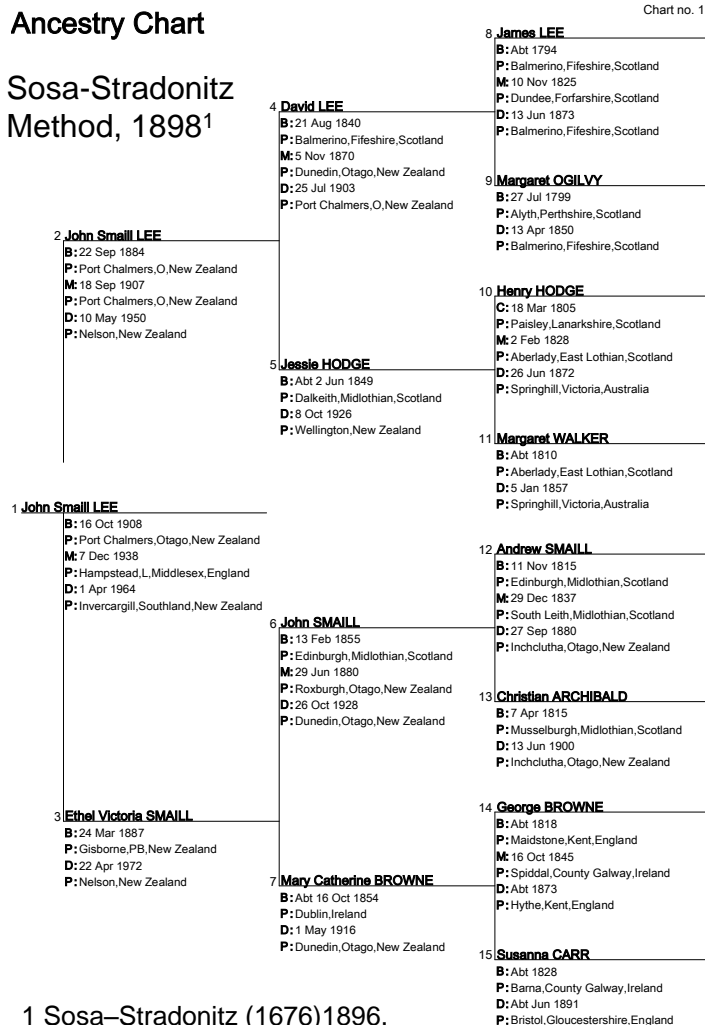

GENEALOGY VI FORMS 2: ANCESTRY & AHNENTAFEL

Basic charts to organise family information.

Ancestry Chart

Sosa-Stradonitz Method, 1898¹

AHNENTAFEL (Table of Ancestors)

• 1	LEE, John Smail 1 Apr 1964	16 Oct 1908 Invercargill, Southland, New Zealand	Port Chalmers, Otago, Nelson, N.Z.
• 2	LEE, John Smail N.Zealand	22 Sep 1884 10 May 1950	Port Chalmers, Otago, Nelson, N.Z.
• 3	SMAILL, Ethel V N.Zealand	24 Mar 1887 22 Apr 1972	Gisborne, Poverty Bay, Nelson, N.Z.
• 4	LEE, David Scotland	21 Aug 1840 25 Jul 1903	Balmerino, Fifeshire, Pt Chalmers, OTG, N.Z.
• 5	HODGE, Jessie Scotland	Abt 2 Jun 1849 8 Oct 1926	Dalkeith, Midlothian, Wellington, N.Zealand
• 6	SMAILL, John Scotland	13 Feb 1855 26 Oct 1928	Edinburgh, Midlothian, Dunedin, Otago, N.Z.
• 7	BROWNE, Mary C 1 May 1916	Abt 16 Oct 1854 Dunedin, Otago, New Zealand	Dublin, Ireland
• 8	LEE, James Scotland	Abt 1794 13 Jun 1873	Balmerino, Fifeshire, Balmerino, FIF, SCT
9	OGILVY, Margaret Scotland	27 Jul 1799 13 Apr 1850	Alyth, Perthshire, Balmerino, FIF, SCT
10	HODGE, Henry Scotland*	18 Mar 1805* 26 Jun 1872	Paisley, Lanarkshire, Springhill, Vic, Australia
• 11	WALKER, Margaret Scotland	Abt 1810 5 Jan 1857	Aberlady, East Lothian, Springhill, Vic, Australia
12	SMAILL, Andrew Scotland	11 Nov 1815 27 Sep 1880	Edinburgh, Midlothian, Inchclutha, Otago, N.Z.
• 13	ARCHIBALD, C. 13 Jun 1900	7 Apr 1815 Inchclutha, Otago, N.Z.	Musselburgh, MLN, SCT