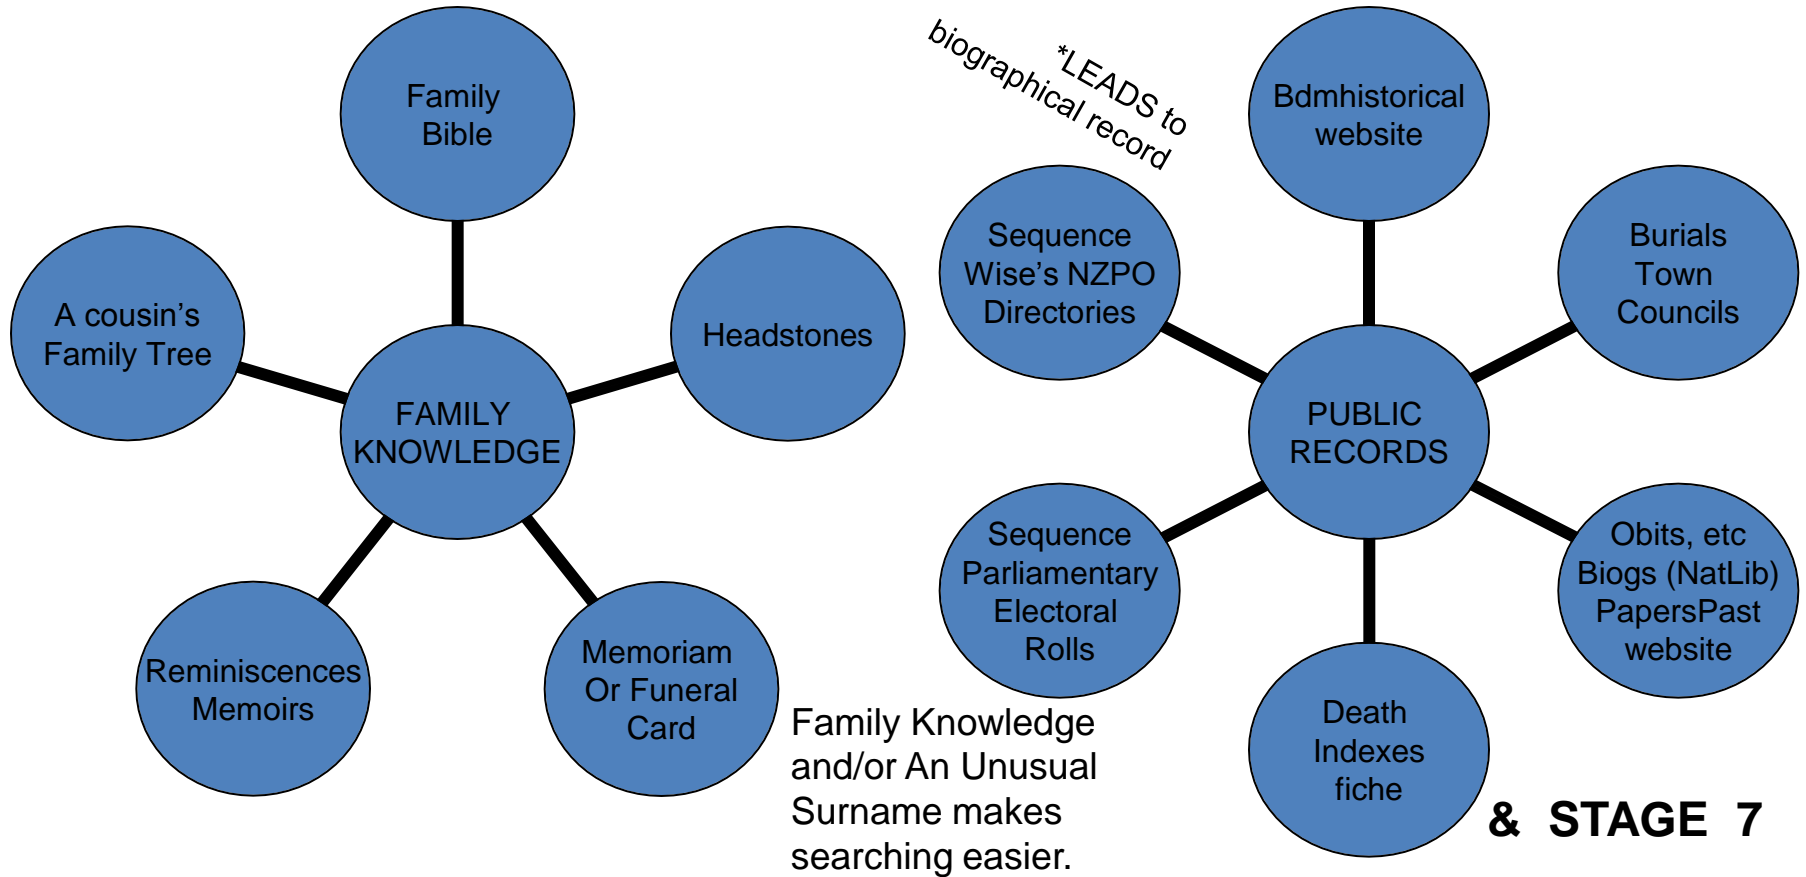

# GENEALOGY III RESEARCH: FINDING DEATHS

Need 2-3 different kinds of records to confirm the person found is the one you want.

NatLib = National Library of N.Z.

# GENEALOGY III RESEARCH: FOR DESCENDANTS

This Chart shows the records and strategies involved to find the descendants of a family - to talk to.

## Success

Best with unusual Name/Surname, and occupation/s, of a family who has few moves, all in N.Z.

In an afternoon, I took a family from 1882 to ringing the descendant that evening.